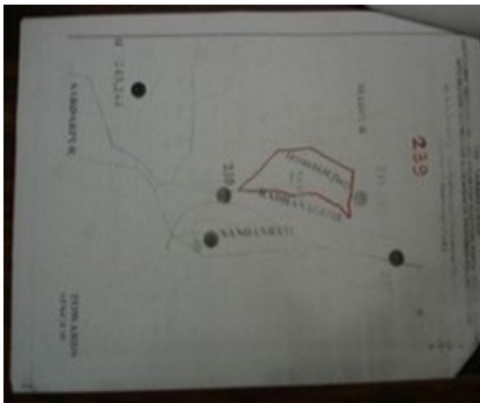

Nazri Naksha

Google Map View

Polling Station Building Front View

Polling Station Front View

Cad View

Key MAP View