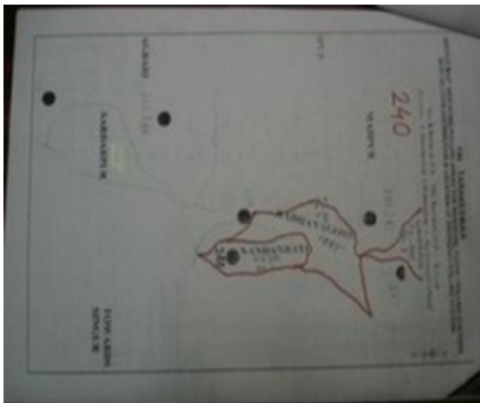

Nazri Naksha

Google Map View

Polling Station Building Front View

Polling Station Front View

Cad View

Key MAP View