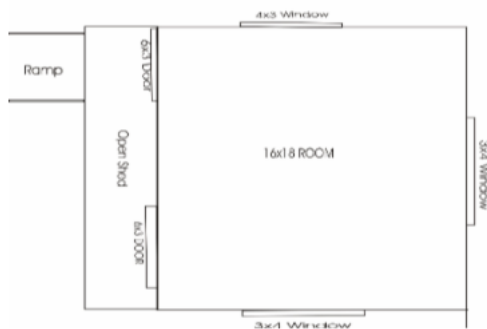

Cad View

SCATCH OF POLLING STATION
PS-198/29