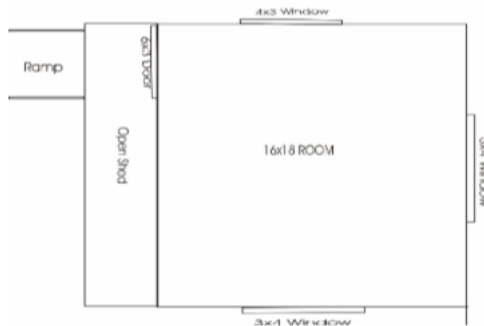

Cad View

SCATCH OF POLLING STATION
PS-198/43