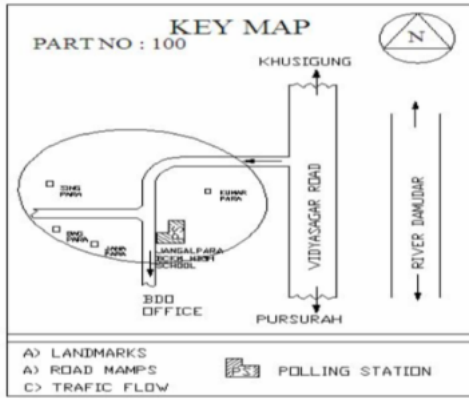

Nazri Naksha

Google Map View