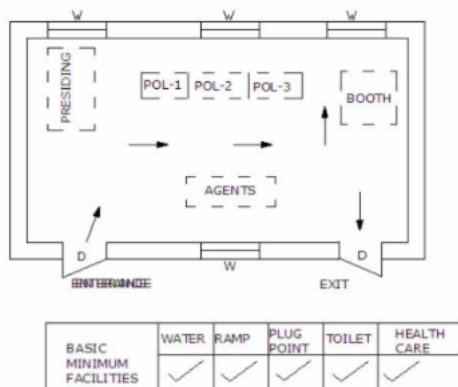

Nazri Naksha

Google Map View

Polling Station Building Front View

Polling Station Front View

Cad View

Key MAP View