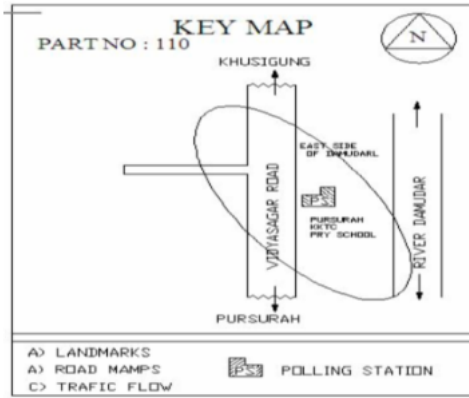

Nazri Naksha

Google Map View