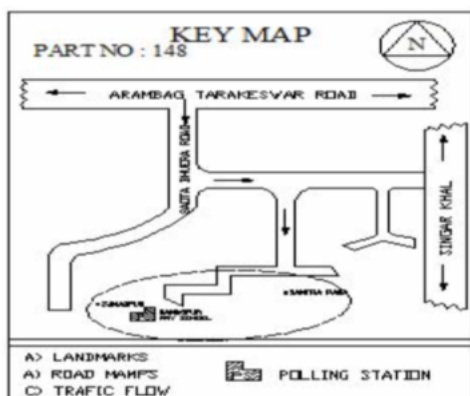

Nazri Naksha

Google Map View