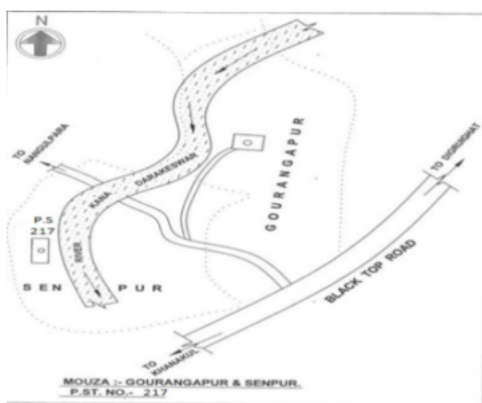

Nazri Naksha

Google Map View

Polling Station Building Front View

Polling Station Front View

Cad View

Key MAP View