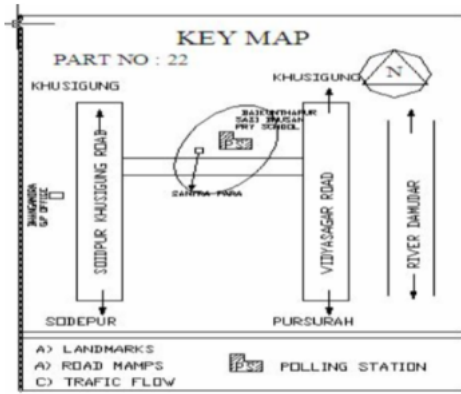

Nazri Naksha

Google Map View