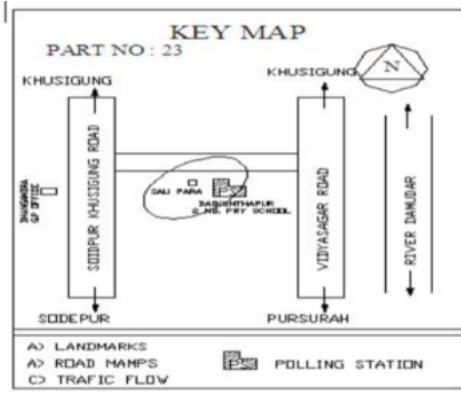

Nazri Naksha

Google Map View