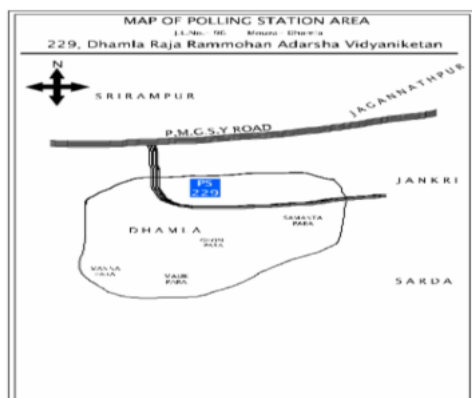

Nazri Naksha

Google Map View

Polling Station Building Front View

Polling Station Front View

Cad View

Key MAP View