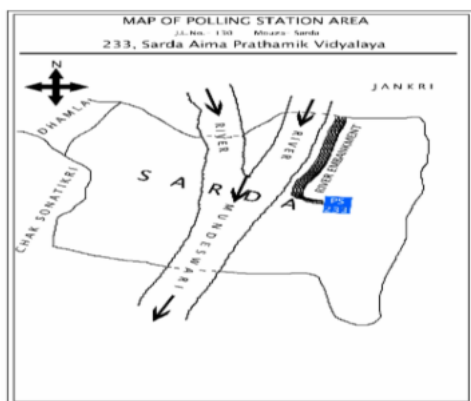

Nazri Naksha

Google Map View

Polling Station Building Front View

Polling Station Front View

Cad View

Key MAP View