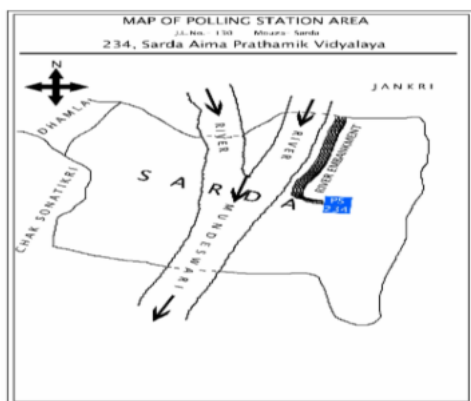

Nazri Naksha

Google Map View

Polling Station Building Front View

Polling Station Front View

Cad View

Key MAP View