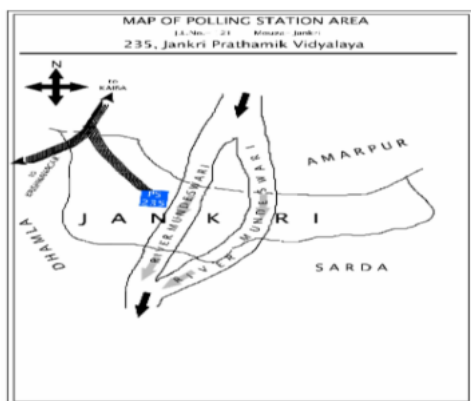

Nazri Naksha

Google Map View

Polling Station Building Front View

Polling Station Front View

Cad View

Key MAP View