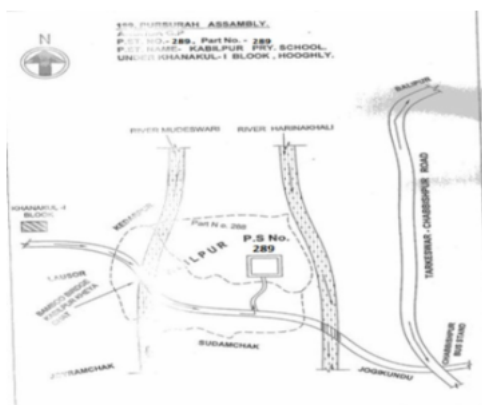

Nazri Naksha

Google Map View

Polling Station Building Front View

Polling Station Front View

Cad View

Key MAP View