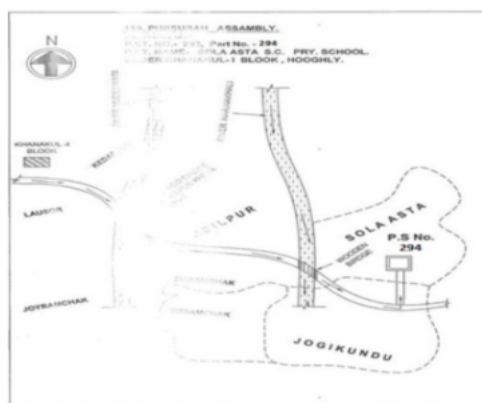

Nazri Naksha

Google Map View

Polling Station Building Front View

Polling Station Front View

Cad View

Key MAP View