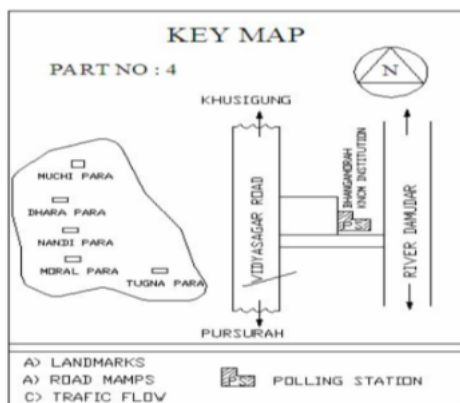

Nazri Naksha

Google Map View