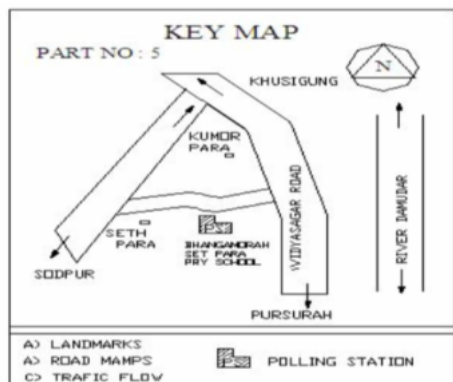

Nazri Naksha

Google Map View