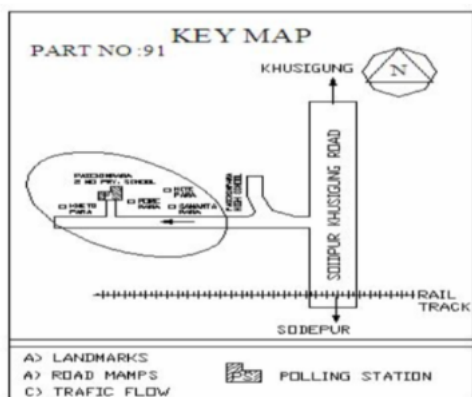

Nazri Naksha

Google Map View