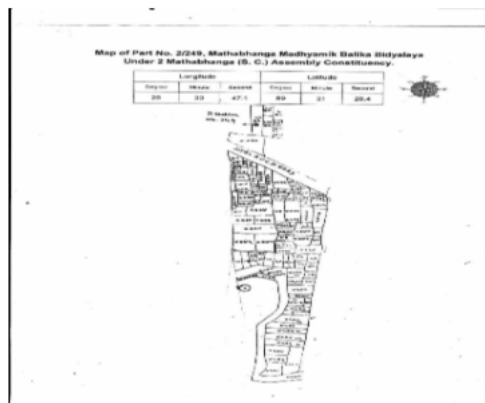

Nazri Naksha

Google Map View