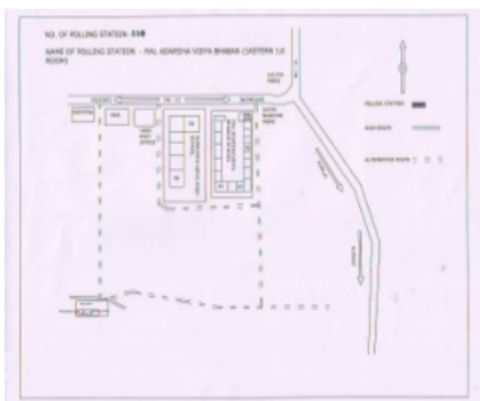

Nazri Naksha

Google Map View

Polling Station Building Front View

Polling Station Front View

Cad View

Key MAP View