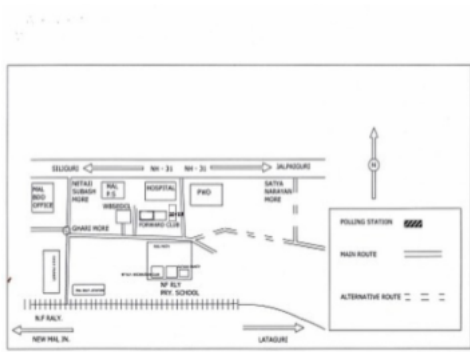

Nazri Naksha

Google Map View

Polling Station Building Front View

Polling Station Front View

Cad View

Key MAP View