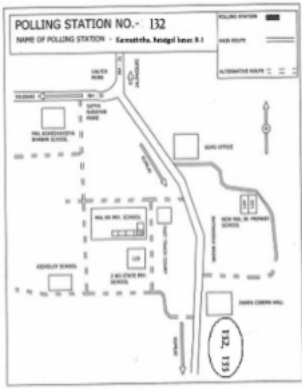

Nazri Naksha

Google Map View