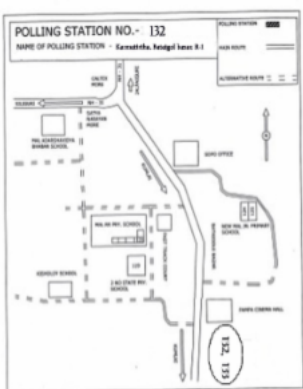

Nazri Naksha

Google Map View