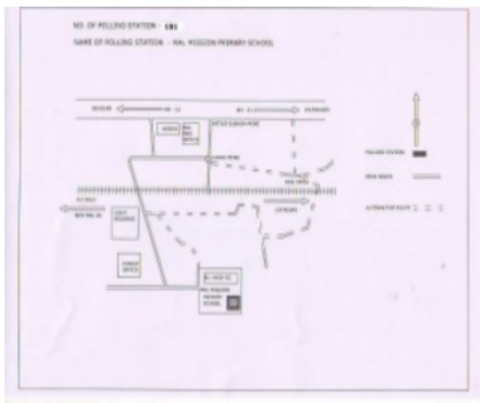

Nazri Naksha

Google Map View

Polling Station Building Front View

Polling Station Front View

Cad View

Key MAP View