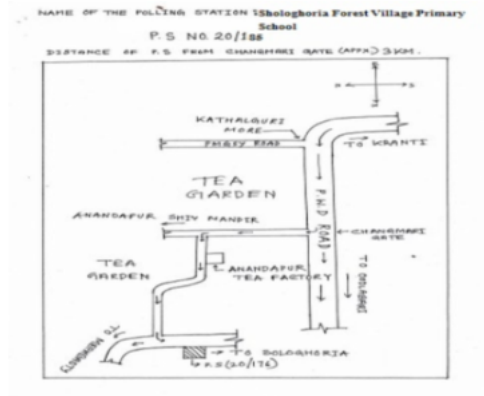

Nazri Naksha

Google Map View