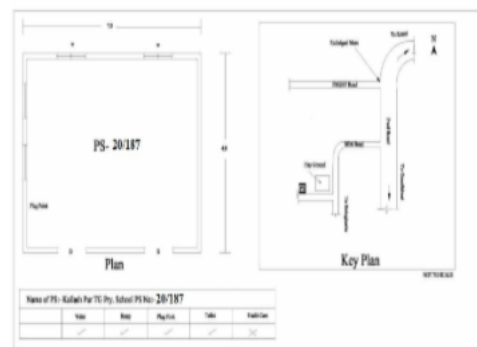

Nazri Naksha

Google Map View

Polling Station Building Front View

Polling Station Front View

Cad View

Key MAP View