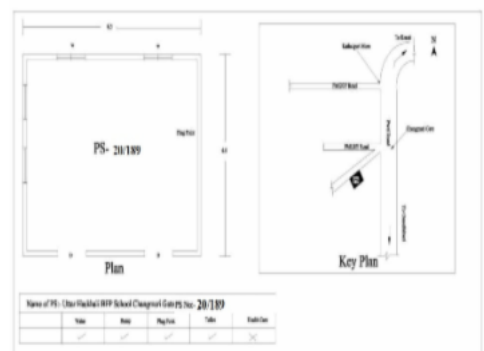

Nazri Naksha

Google Map View

Polling Station Building Front View

Polling Station Front View

Cad View

Key MAP View