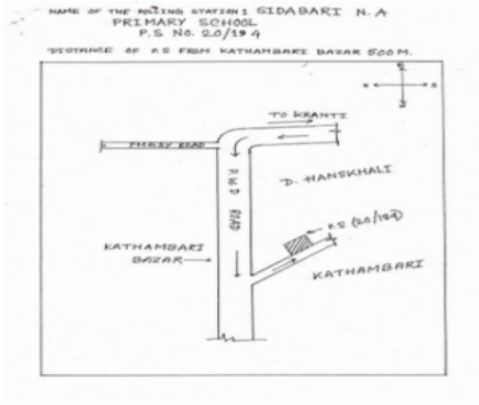

Nazri Naksha

Google Map View