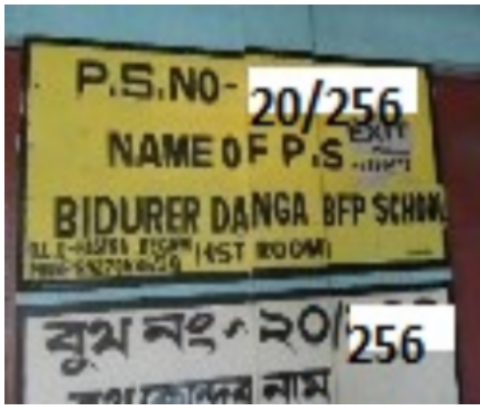

Polling Station Building Front View