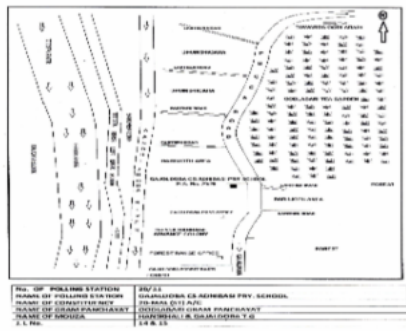

Nazri Naksha

Google Map View

Polling Station Building Front View

Polling Station Front View

Cad View

Key MAP View