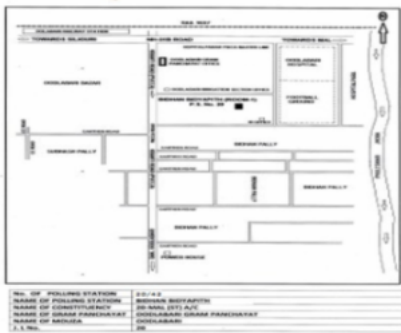

Nazri Naksha

Google Map View

Polling Station Building Front View

Polling Station Front View

Cad View

Key MAP View