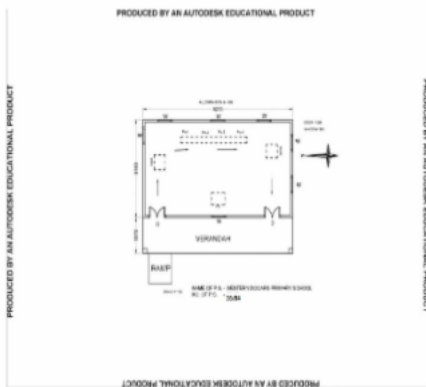

Nazri Naksha

Google Map View

Polling Station Building Front View

Polling Station Front View

Cad View

Key MAP View