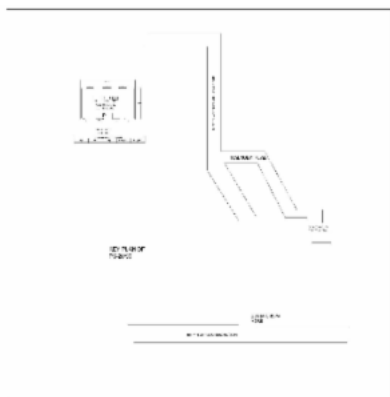

Nazri Naksha

Google Map View

Polling Station Building Front View

Polling Station Front View

Cad View

Key MAP View