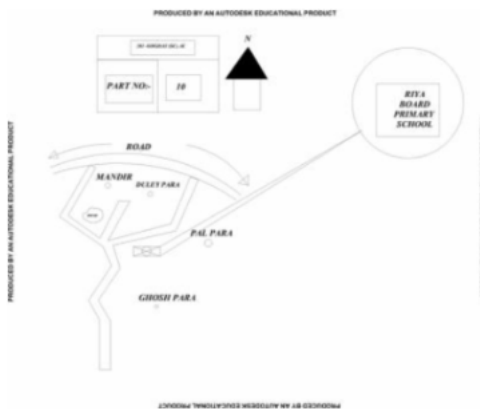

Nazri Naksha

Google Map View

Polling Station Building Front View

Polling Station Front View

Cad View

Key MAP View