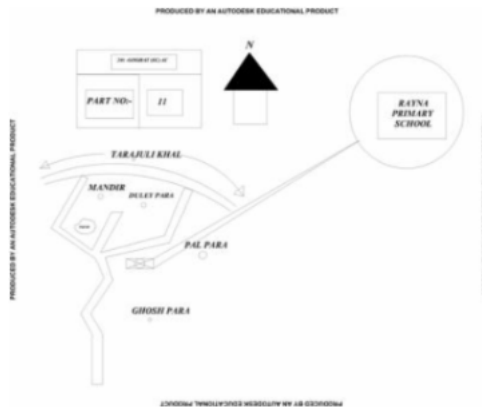

Nazri Naksha

Google Map View

Polling Station Building Front View

Polling Station Front View

Cad View

Key MAP View