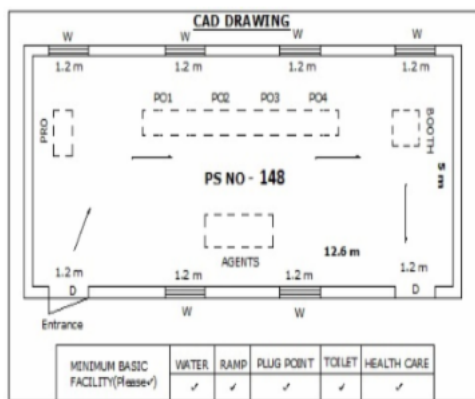

Nazri Naksha

Google Map View

Polling Station Building Front View

Polling Station Front View

Cad View

Key MAP View