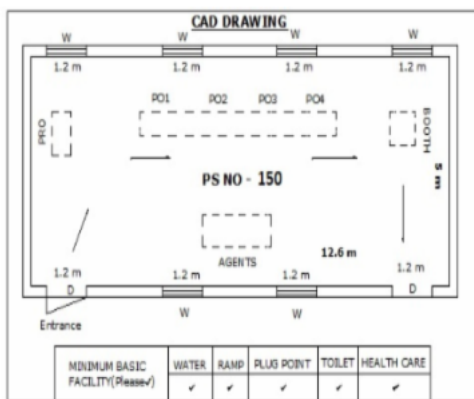

Nazri Naksha

Google Map View

Polling Station Building Front View

Polling Station Front View

Cad View

Key MAP View