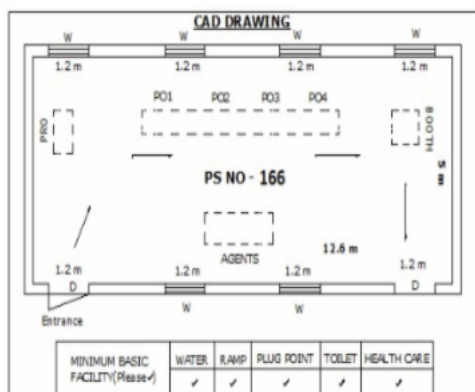

Nazri Naksha

Google Map View

Polling Station Building Front View

Polling Station Front View

Cad View

Key MAP View