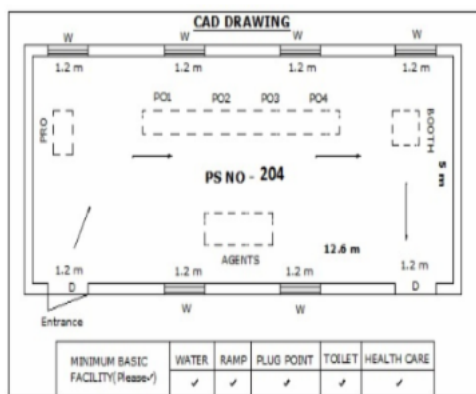

Nazri Naksha

Google Map View

Polling Station Building Front View

Polling Station Front View

Cad View

Key MAP View