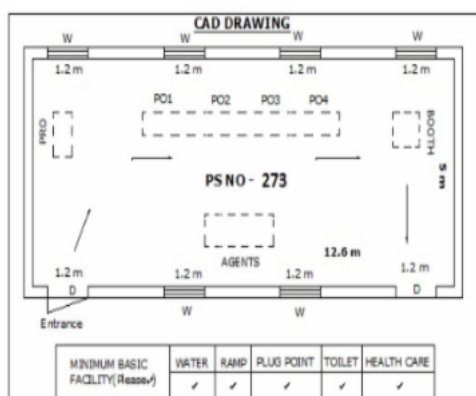

Nazri Naksha

Google Map View

Polling Station Building Front View

Polling Station Front View

Cad View

Key MAP View