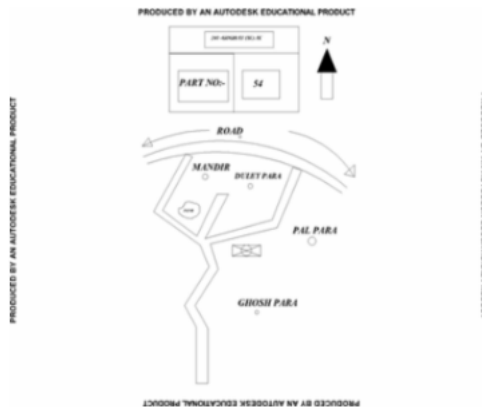

Nazri Naksha

Google Map View

Polling Station Building Front View

Polling Station Front View

Cad View

Key MAP View