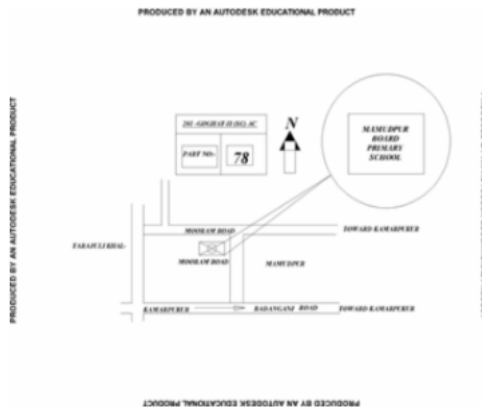

Nazri Naksha

Google Map View

Polling Station Building Front View

Polling Station Front View

Cad View

Key MAP View