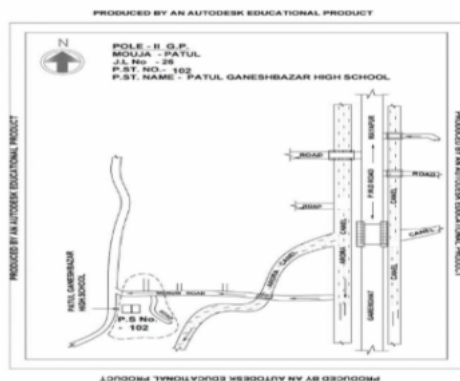

Nazri Naksha

Google Map View

Polling Station Building Front View

Polling Station Front View

Cad View

Key MAP View