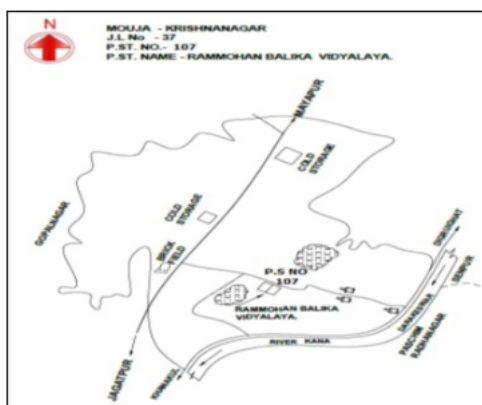

Nazri Naksha

Google Map View

Polling Station Building Front View

Polling Station Front View

Cad View

Key MAP View