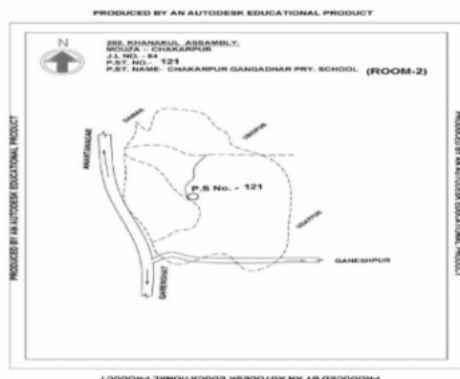

Nazri Naksha

Google Map View

Polling Station Building Front View

Polling Station Front View

Cad View

Key MAP View