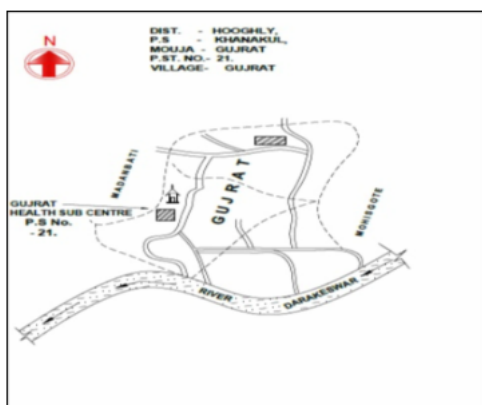

Nazri Naksha

Google Map View

Polling Station Building Front View

Polling Station Front View

Cad View

Key MAP View