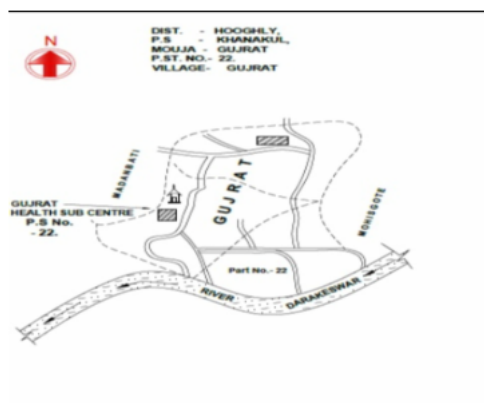

Nazri Naksha

Google Map View

Polling Station Building Front View

Polling Station Front View

Cad View

Key MAP View