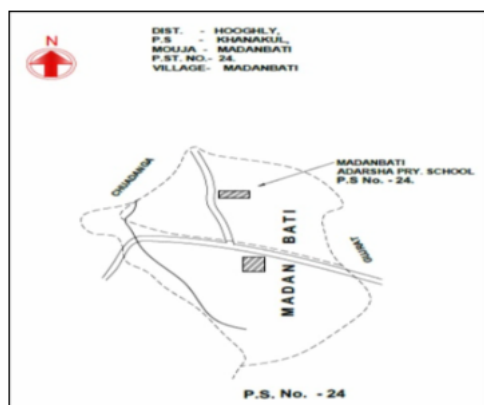

Nazri Naksha

Google Map View

Polling Station Building Front View

Polling Station Front View

Cad View

Key MAP View